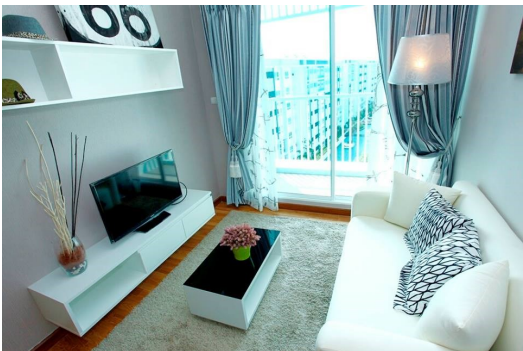

Water: 100 THB per persons

Provided furniture:

- Bed, Wardrobe, Study Table & Chair, Bookshelf, Water Heater, Air Conditioner,
- Excluding bed sheet and pillow

Facilities:

- Minimart , Small outside vendor
- Coin-operated laundry, common room with computer
- Security Guard (24 hours) & CCTV , Finger scan
- Free Internet, Fitness room

First payment & Length Contract:

- Advanced 1 month

Electricity: Start at 6 THB per unit

Water: 6 THB THB per unit

Provided furniture:

- Bed, Wardrobe, Study Table & Chair, Refrigerator
- Bookshelf, Water Heater, Air Conditioner, TV
- bed sheet and pillow

+663-2520782

+6681-7644206

Room type	Room Size	Price (USD)	Price (THB)
		Up to exchange rate	
Studio	23.5 Sq.m.	283.75	10,000
1 bed room	33.1 Sq.m.	340.50- 425.63	12,000-15,000
2 bed room	57.6 Sq.m.	709.38- 851.26	25,000-30,000

First payment & Length Contract:

- Deposit (2 months) + Advanced 1 month

Electricity: Start at 4.00 THB per unit

Progress rate up to FT

Water: 20 THB per unit

Provided furniture:

Free Standard Furniture, Air Condition Living Room/
Dinning : TV Cabinet Set, Kitchen Set, Living Room/
Dinning Low Cabinet, Sofa Bedroom Area : Bed
5' (Not included mattress), Dressing Table+Mirror