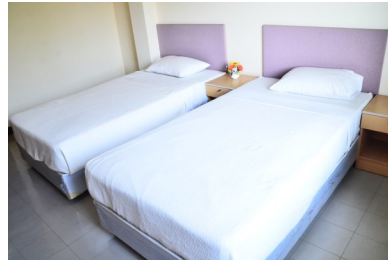

Stamford Dormitory

+662-769-4000

1458 Petkaseam Road, Cha Am, Petchaburi

76120 Thailand

Room type	Room Size	Price (USD)	Price (THB)
Single room	35 sq.m.	113.50	4,000
Double room with room mate	35 sq.m.	56.75	2,000

First payment & Length Contract:

- Payment by Academic year(4 months)
  - -Single room 16,000 THB
  - -Double room 8,000 THB
- Deposit 3,000 THB (Return when resign from dormitory and no destroy thing)

Electricity: 4 THB per unit

Water: 100 THB per persons

Provided furniture:

- Bed, Wardrobe, Study Table & Chair, Bookshelf, Water Heater, Air Conditioner,
- Excluding bed sheet and pillow

Facilities:

- Minimart , Small outside vendor
- Coin-operated laundry, common room with computer
- Security Guard (24 hours) & CCTV , Finger scan
- Free Internet, Fitness room