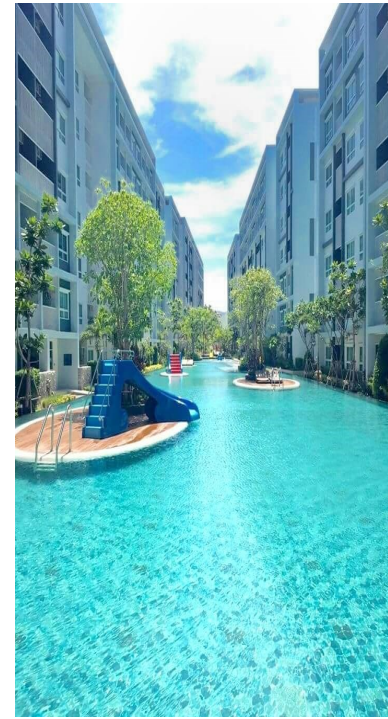

The Trust Condo

Soi Hua Hin 5 Petchakasem Rd, Hua Hin,
Prachuapkhirikhan

+663-2520782

+6681-7644206

Room type	Room Size	Price (USD)	Price (THB)
		Up to exchange rate	
Studio	23.5 Sq.m.	283.75	10,000
1 bed room	33.1 Sq.m.	340.50- 425.63	12,000-15,000
2 bed room	57.6 Sq.m.	709.38- 851.26	25,000-30,000

First payment & Length Contract:

- Deposit (2 months) + Advanced 1 month

Electricity: Start at 4.00 THB per unit

Progress rate up to FT

Water: 20 THB per unit

Provided furniture:

Free Standard Furniture, Air Condition Living Room/
Dinning : TV Cabinet Set, Kitchen Set, Living Room/
Dinning Low Cabinet, Sofa Bedroom Area : Bed
5' (Not included mattress), Dressing Table+Mirror

Facilities:

Swimming Pool, Fitness Room, Garden Car park,
Lobby, 24Hours Security Guard, Access Card, CCTV